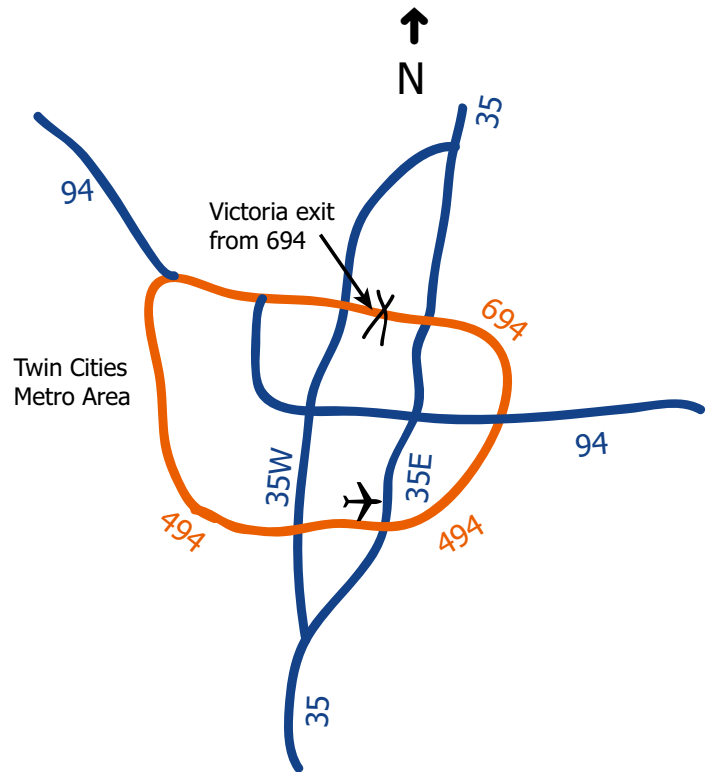

Getting to Lion Precision

563 Shoreview Park Rd.
Shoreview, MN 55126
651-484-6544

From the Airport:

Most rental car companies are located on the airport grounds.

Exit the airport on the "5 W, 494 E/W, Bloomington" Exit

Stay in the right lane and take the 494 E exit. Take the left fork of the exit to 494 E.

Go two miles to the 35E N/S exit to St. Paul, Albert Lea, stay to the left and take 35E N to St. Paul.

Go North 13 miles. From the left lane, take the 694 W exit.

Go West 3 miles to the Victoria St. exit.

(Follow directions below from Victoria)

From Victoria and 694:

Turn south on Victoria and go 1/2 mile to County Rd E and turn left.

Take the first left (3 blocks) onto Kent St.

At the end of Kent there is a red brick building on the right. The Lion Precision name is in white lettering across the top (2nd bay from the street).